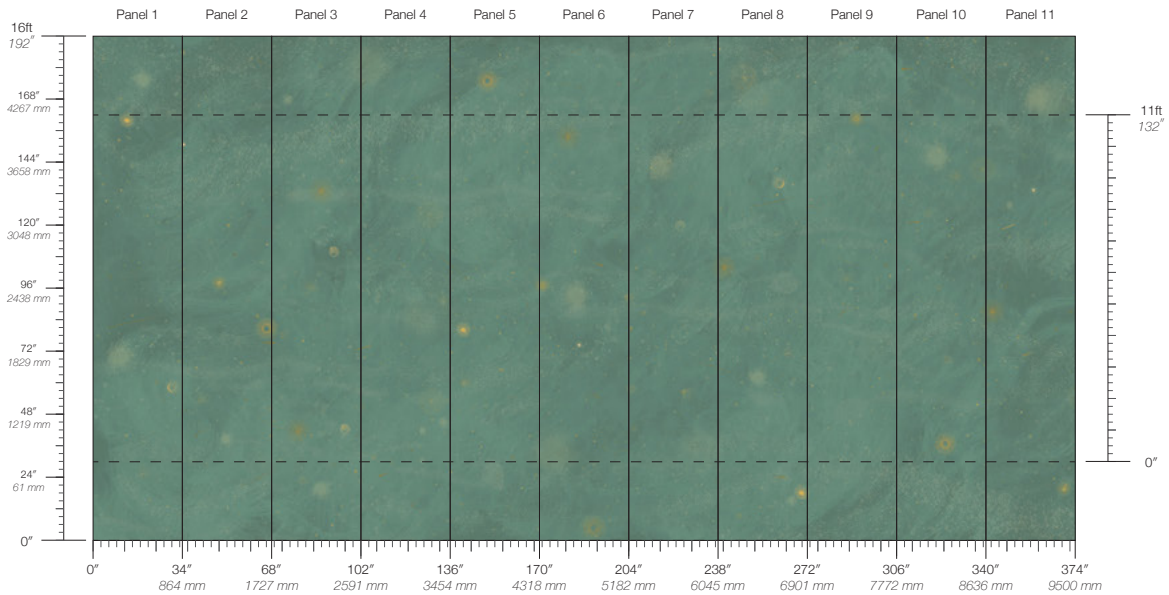

Supernova Supernal

Suitable for residential and some commercial projects

COLOR

Supernal

ITEM

7308

CONTENT

Dutch Metal Leaf

PANEL WIDTH

34" / 864 mm trimmed

PANEL HEIGHT

132" / 3353 mm standard
192" / 4877 mm extended

REPEAT

Non-repeating

STOCK

Made to order

LEAD TIME

4 weeks to print

MINIMUM

1 panel

PRICE

Available upon request

ORIGIN

USA

DETAILS

Custom options available

MAINTENANCE

Water-based cleanser

ENVIRONMENTAL

Formaldehyde Free
Heavy Metal Free
PVC Free

SPECS

Paper-backed metal leaf
7.2 oz per square yard
244 g per linear meter
Smooth metallic surface with
hand-applied leaf

TESTING

(US) ASTM E84 Adhered Class A
(EU) EN 15102 Class D-s3 / d2

CONTACT

sales@calicowallpaper.com
+1 718 243 1705
57 Lispenard Street
New York, NY 10013 USA

DISCLAIMER

Refer to our website to
see the full mural artwork.
Reference the physical sample
for color and texture. Panel
maps represent mural
artwork only.