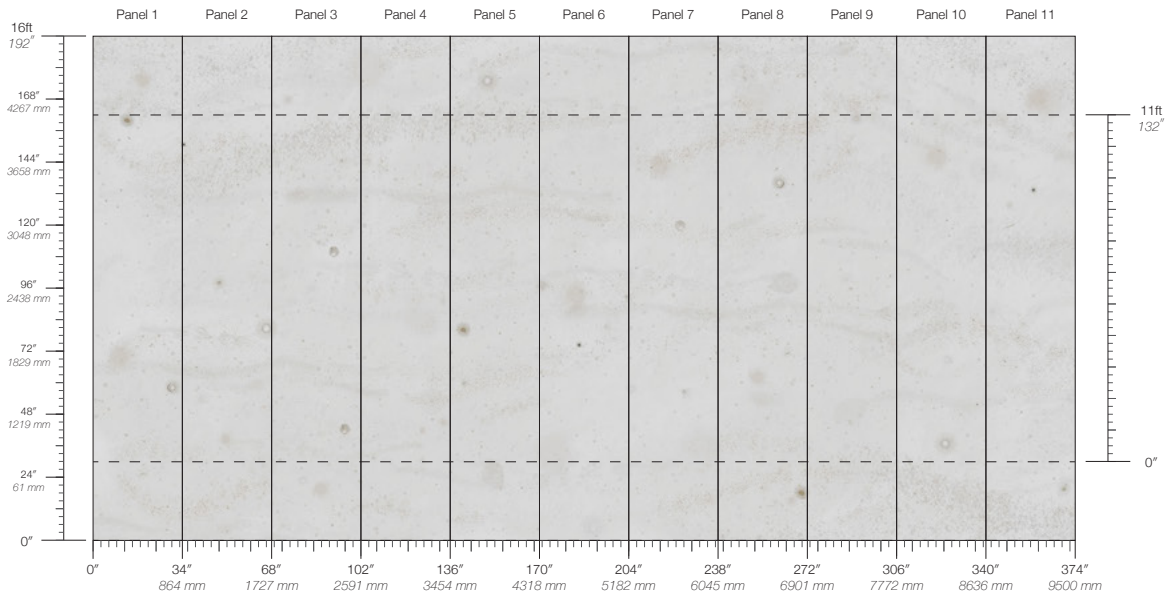

Supernova Pearl

Suitable for residential and some commercial projects

COLOR
Pearl

ITEM
7305

CONTENT
Dutch Metal Leaf

PANEL WIDTH
34" / 864 mm trimmed

PANEL HEIGHT
132" / 3353 mm standard
192" / 4877 mm extended