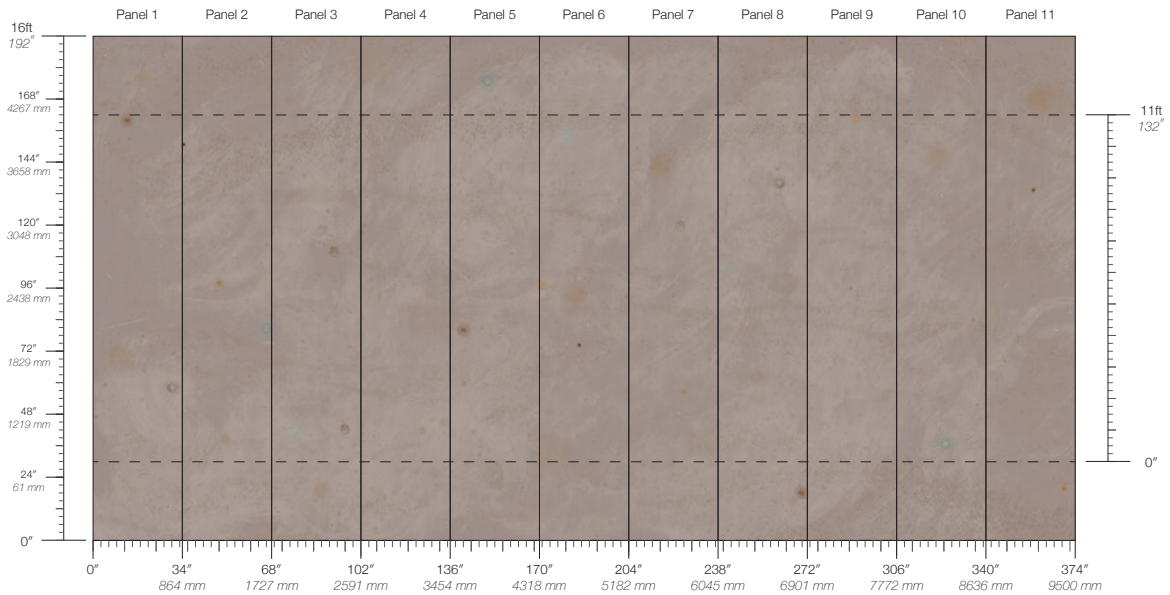

Supernova Astral

Suitable for residential and some commercial projects

COLOR
Astral

ITEM
7301

CONTENT
Dutch Metal Leaf

PANEL WIDTH
34" / 864 mm trimmed

PANEL HEIGHT
132" / 3353 mm standard
192" / 4877 mm extended

REPEAT
Non-repeating

STOCK
Made to order

LEAD TIME
4 weeks to print

MINIMUM
1 panel

PRICE
Available upon request

ORIGIN
USA

DETAILS
Custom options available

MAINTENANCE
Water-based cleanser

ENVIRONMENTAL
Formaldehyde Free
Heavy Metal Free
PVC Free

SPECS
Paper-backed metal leaf
7.2 oz per square yard
244 g per linear meter
Smooth metallic surface with
hand-applied leaf

TESTING
(US) ASTM E84 Adhered Class A
(EU) EN 15102 Class D-s3 / d2

CONTACT
sales@calicowallpaper.com
+1 718 243 1705
57 Lispenard Street
New York, NY 10013 USA

DISCLAIMER
Refer to our website to
see the full mural artwork.
Reference the physical sample
for color and texture. Panel
maps represent mural
artwork only.